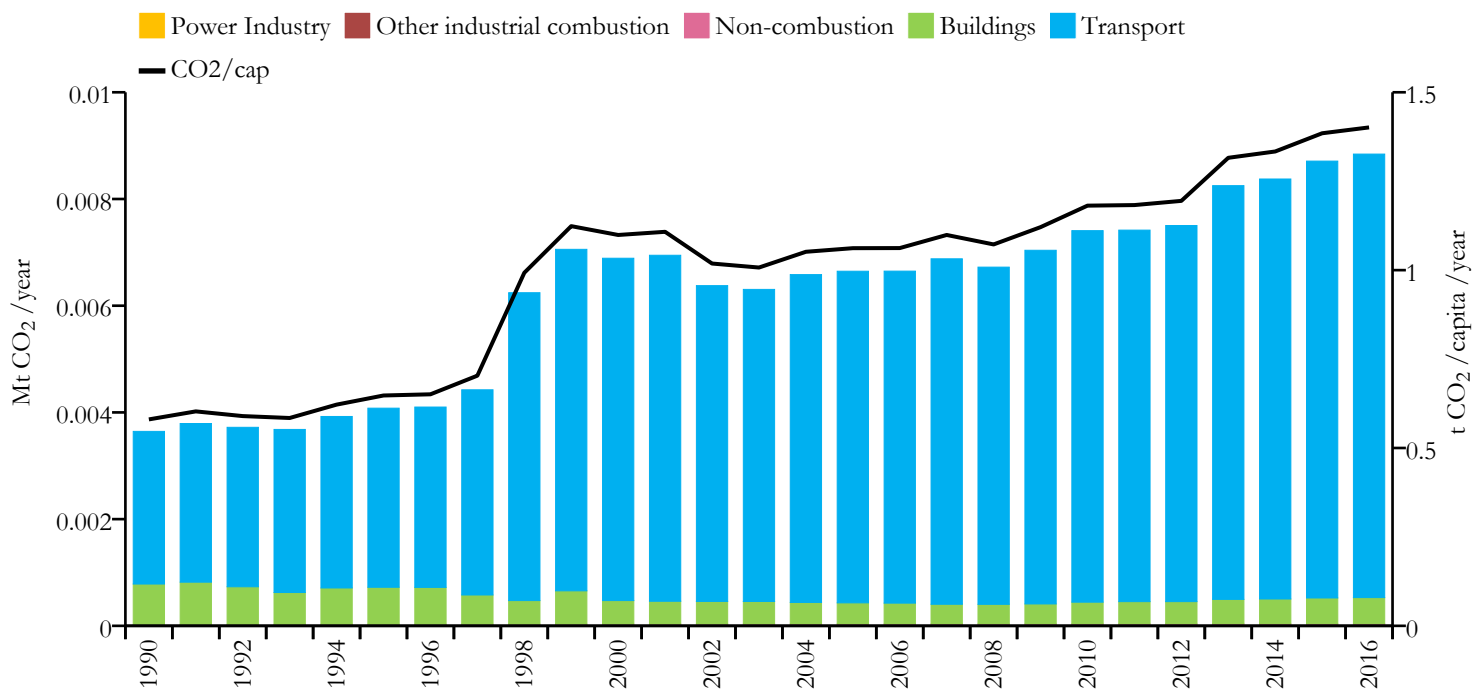

Saint Pierre and Miquelon

Fossil CO₂ emissions by sector (EDGARv4.3.2_FT2016 dataset)

Year	Mt CO ₂ /yr	t CO ₂ /cap/yr	t CO ₂ /kUSD/yr	population
2016	0.009	1.401	n/a	6305
1990	0.004	0.580	n/a	6276

Greenhouse gas emissions (EDGARv4.3.2 dataset)