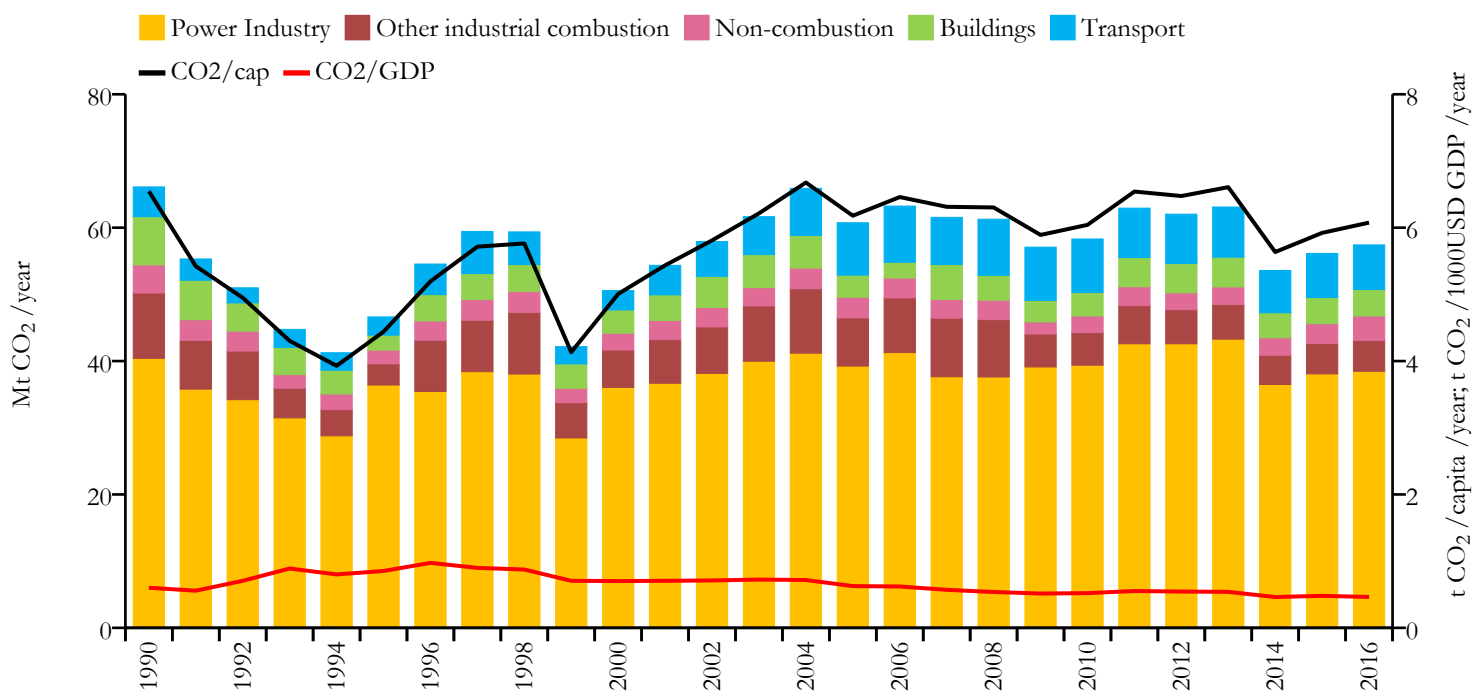

Serbia and Montenegro

Fossil CO₂ emissions by sector (EDGARv4.3.2_FT2016 dataset)

Year	Mt CO ₂ /yr	t CO ₂ /cap/yr	t CO ₂ /kUSD/yr	population
2016	57.417	6.076	0.463	9448698
1990	66.111	6.546	0.601	10132676

Greenhouse gas emissions (EDGARv4.3.2 dataset)