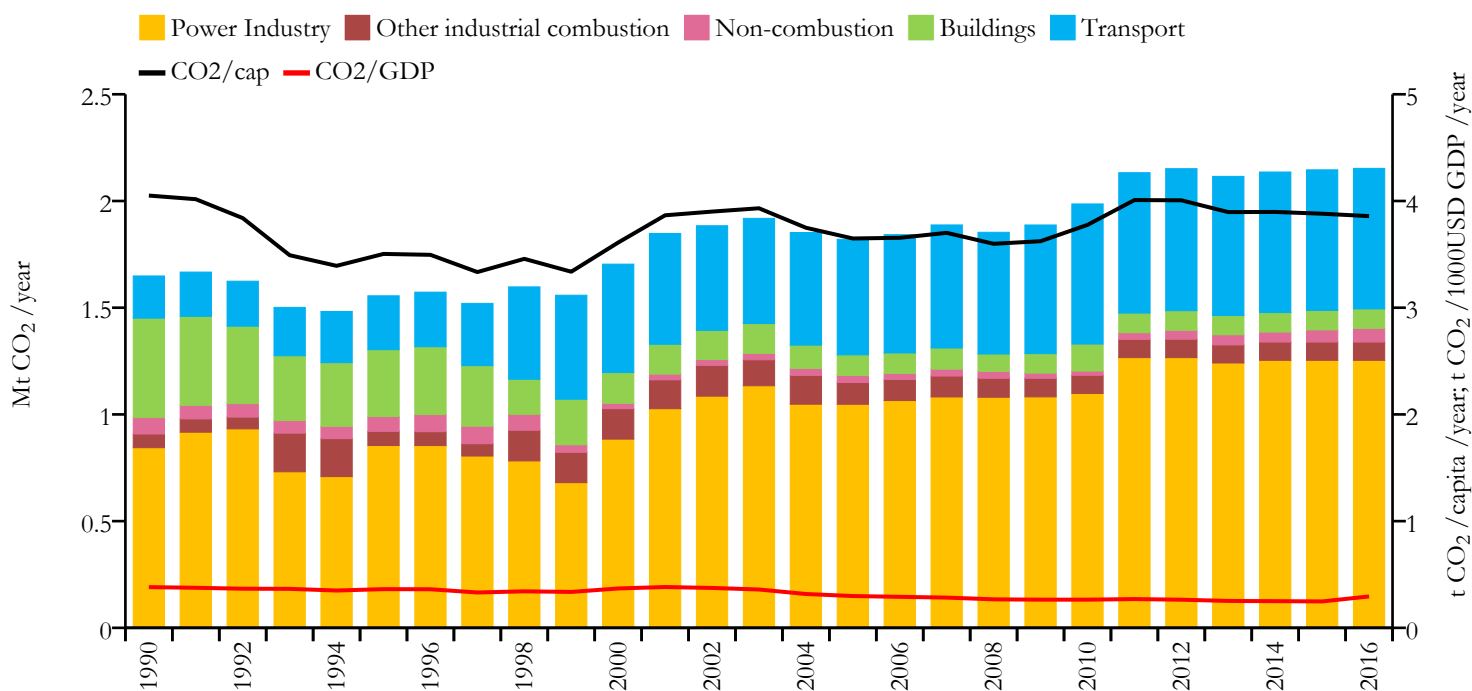

Fossil CO₂ emissions by sector (EDGARv4.3.2_FT2016 dataset)

Year	Mt CO ₂ /yr	t CO ₂ /cap/yr	t CO ₂ /kUSD/yr	population
2016	2.153	3.858	0.294	558368
1990	1.649	4.051	0.382	407472

Greenhouse gas emissions (EDGARv4.3.2 dataset)