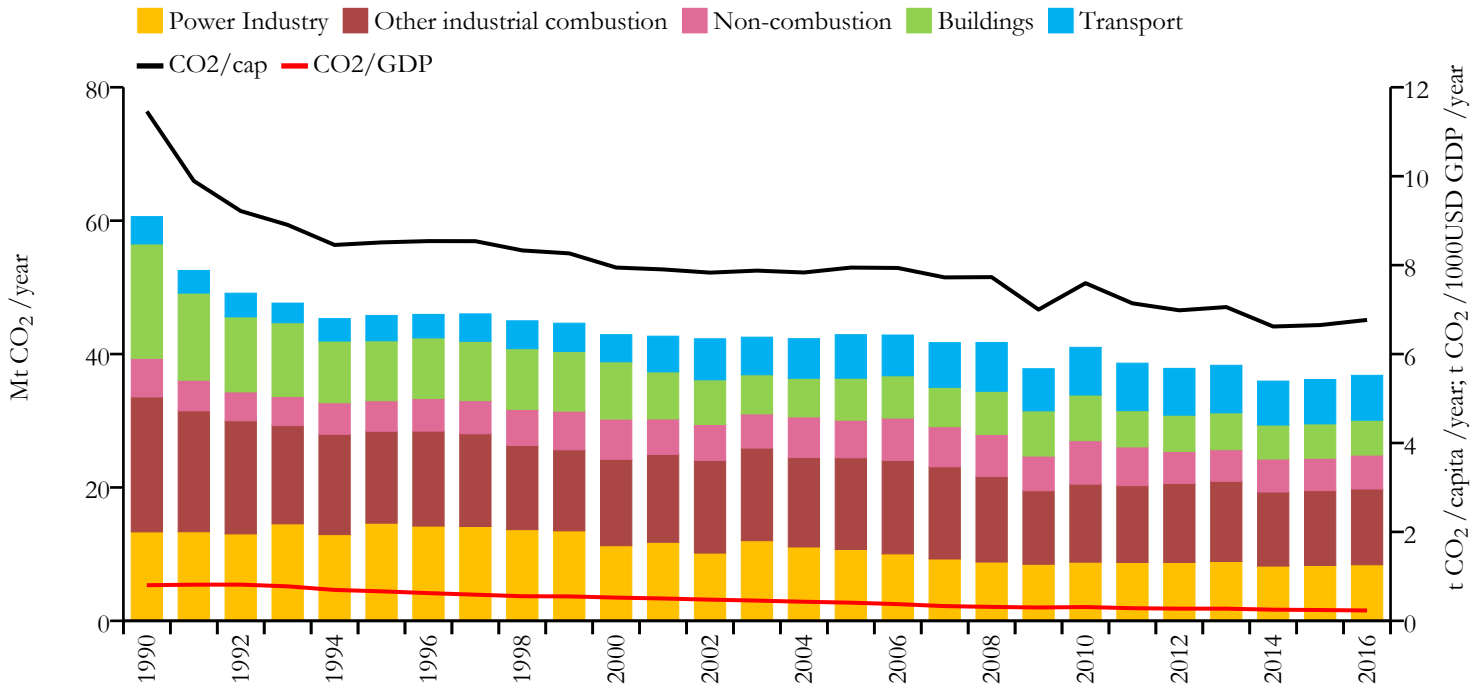

## Fossil CO<sub>2</sub> emissions by sector (EDGARv4.3.2\_FT2016 dataset)

Year	Mt CO <sub>2</sub> /yr	t CO <sub>2</sub> /cap/yr	t CO <sub>2</sub> /kUSD/yr	population
2016	36.817	6.768	0.233	5444218
1990	60.608	11.457	0.802	5288454

## Greenhouse gas emissions (EDGARv4.3.2 dataset)