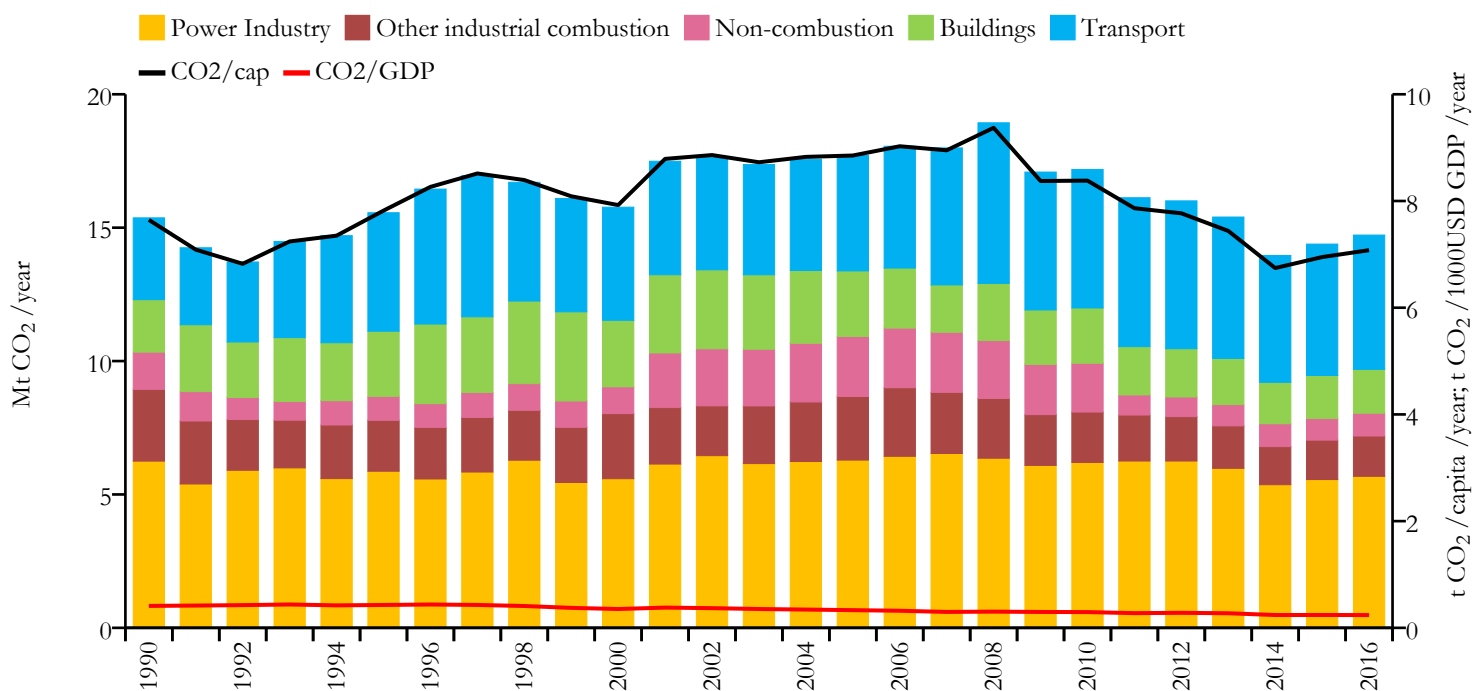

Fossil CO₂ emissions by sector (EDGARv4.3.2_FT2016 dataset)

Year	Mt CO ₂ /yr	t CO ₂ /cap/yr	t CO ₂ /kUSD/yr	population
2016	14.723	7.078	0.239	2077862
1990	15.368	7.646	0.411	2006479

Greenhouse gas emissions (EDGARv4.3.2 dataset)