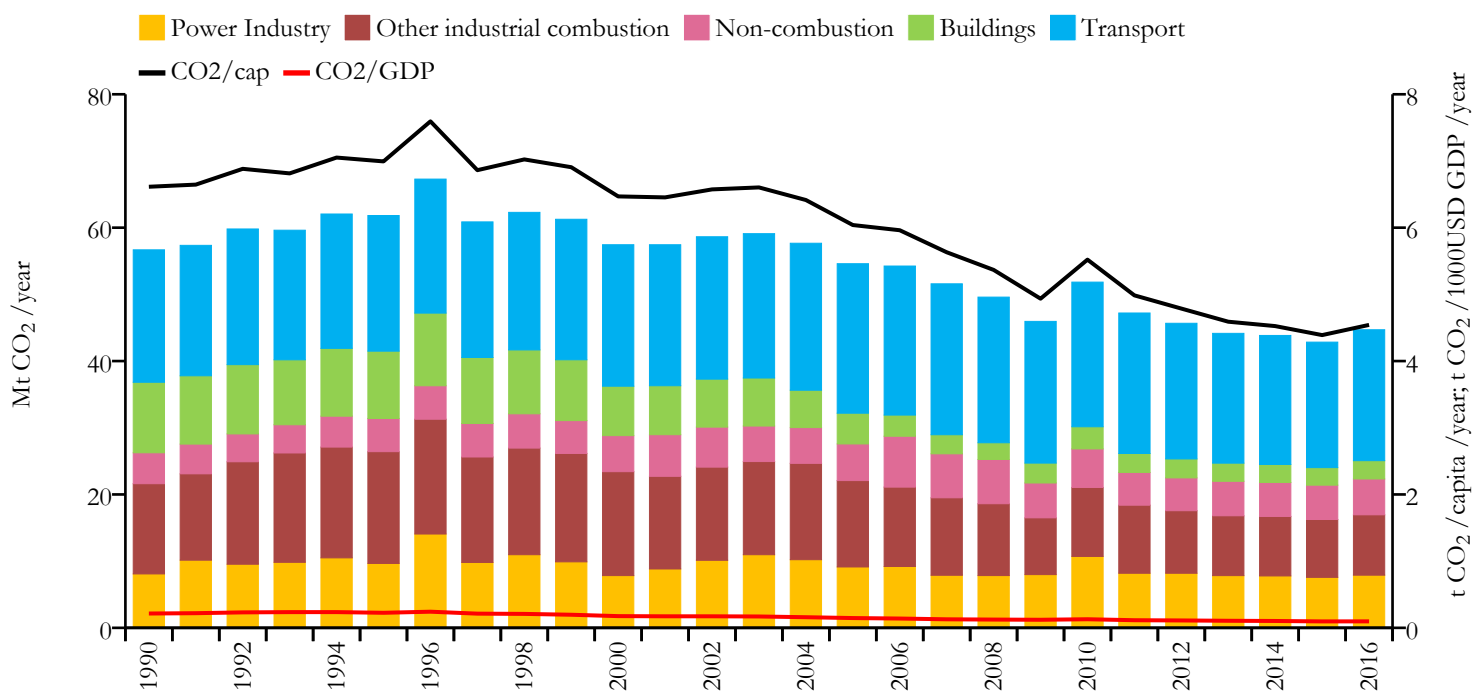

Fossil CO₂ emissions by sector (EDGARv4.3.2_FT2016 dataset)

Year	Mt CO ₂ /yr	t CO ₂ /cap/yr	t CO ₂ /kUSD/yr	population
2016	44.694	4.542	0.097	9837533
1990	56.678	6.614	0.215	8567384

Greenhouse gas emissions (EDGARv4.3.2 dataset)