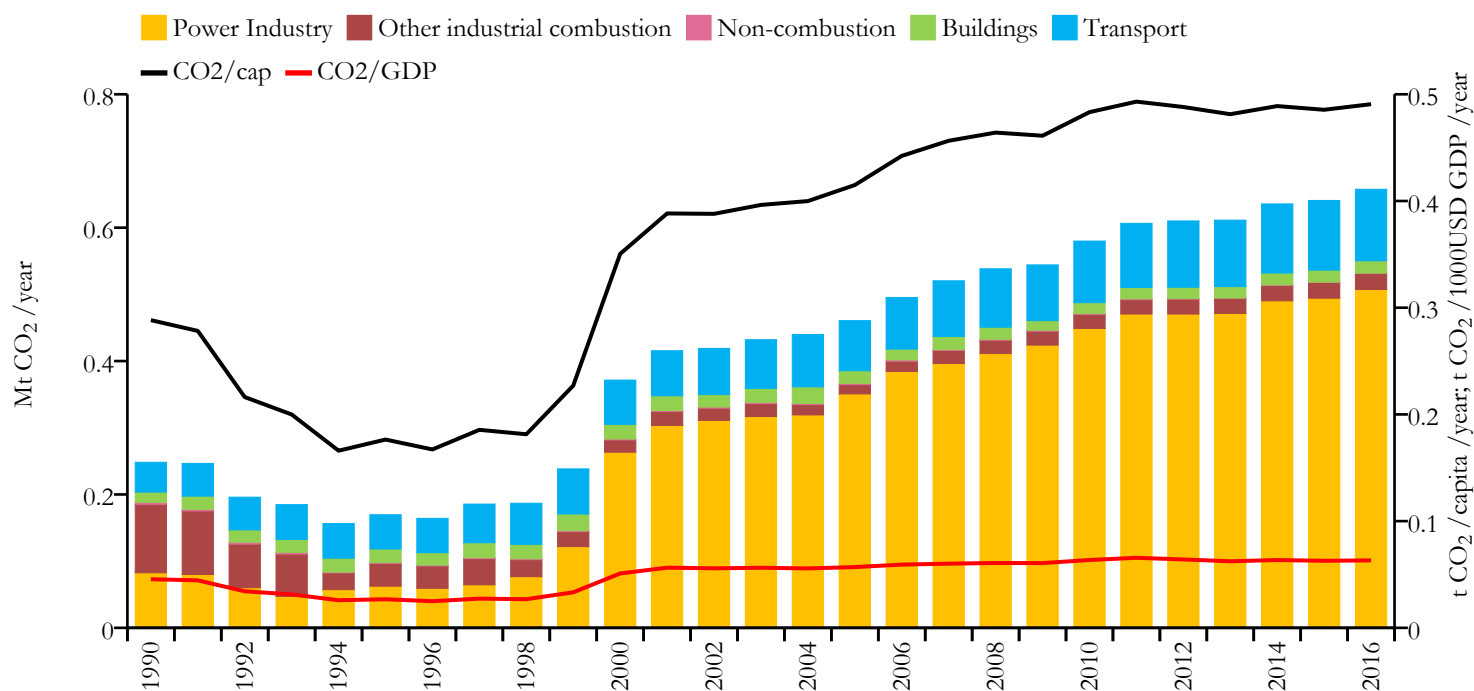

Fossil CO₂ emissions by sector (EDGARv4.3.2_FT2016 dataset)

Year	Mt CO ₂ /yr	t CO ₂ /cap/yr	t CO ₂ /kUSD/yr	population
2016	0.658	0.491	0.063	1343098
1990	0.248	0.288	0.046	861373

Greenhouse gas emissions (EDGARv4.3.2 dataset)