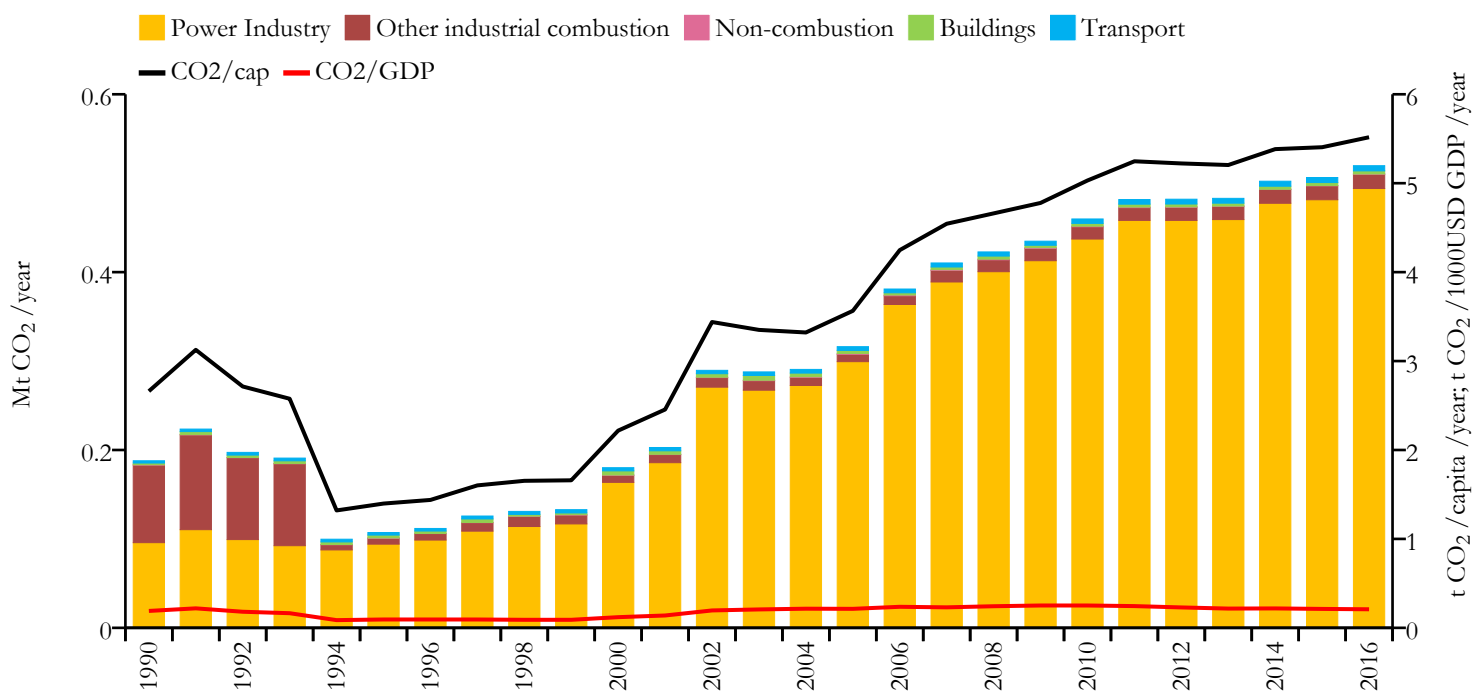

## Fossil CO<sub>2</sub> emissions by sector (EDGARv4.3.2\_FT2016 dataset)

Year	Mt CO <sub>2</sub> /yr	t CO <sub>2</sub> /cap/yr	t CO <sub>2</sub> /kUSD/yr	population
2016	0.520	5.517	0.209	94228
1990	0.188	2.661	0.190	70624

## Greenhouse gas emissions (EDGARv4.3.2 dataset)