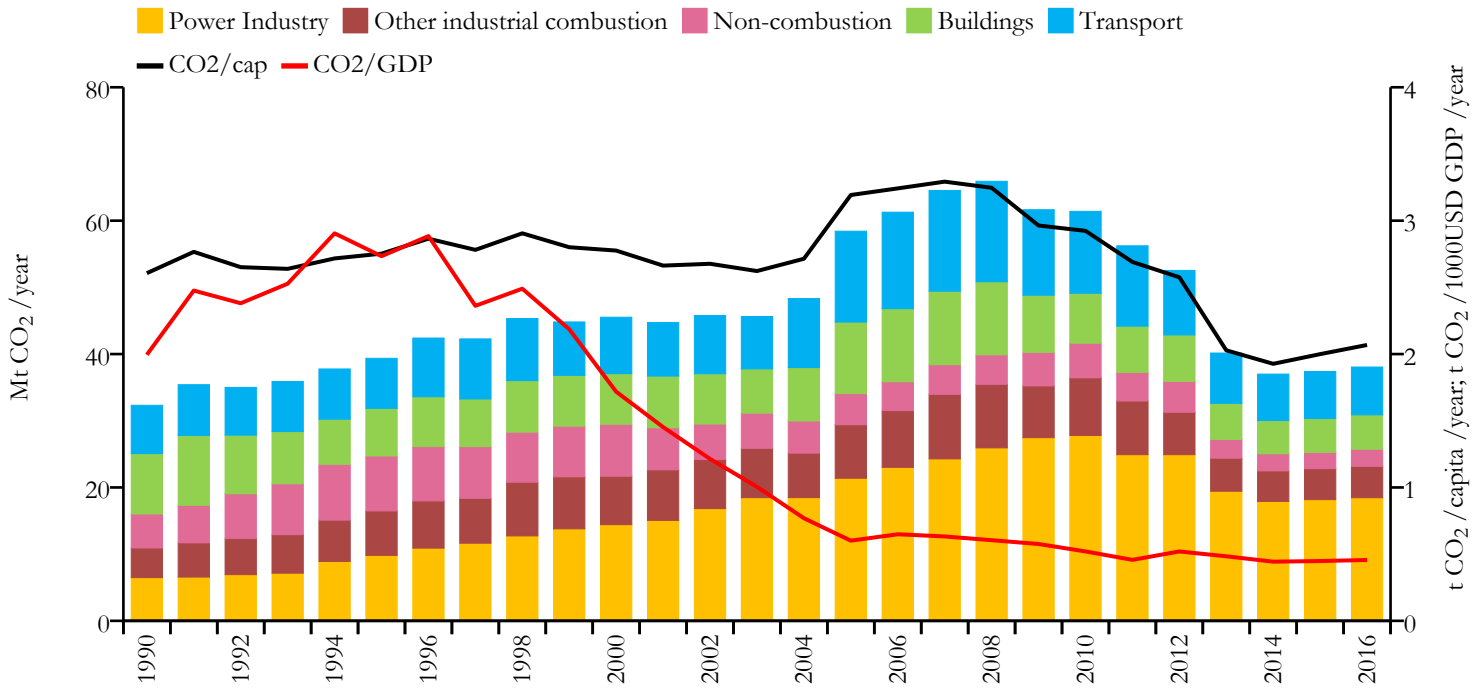

Fossil CO₂ emissions by sector (EDGARv4.3.2_FT2016 dataset)

Year	Mt CO ₂ /yr	t CO ₂ /cap/yr	t CO ₂ /kUSD/yr	population
2016	38.055	2.068	0.456	18430453
1990	32.319	2.606	1.995	12446171

Greenhouse gas emissions (EDGARv4.3.2 dataset)