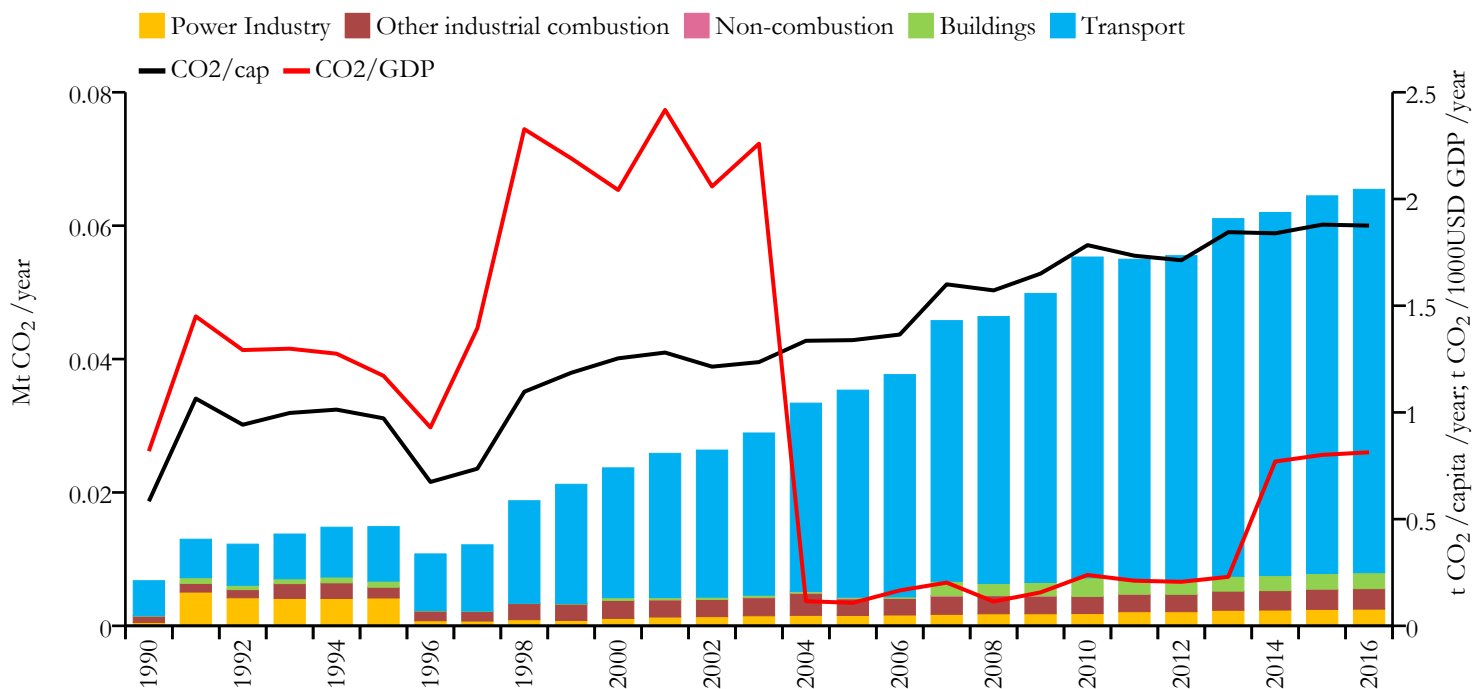

Turks and Caicos Islands

Fossil CO₂ emissions by sector (EDGARv4.3.2_FT2016 dataset)

Year	Mt CO ₂ /yr	t CO ₂ /cap/yr	t CO ₂ /kUSD/yr	population
2016	0.065	1.875	0.813	34900
1990	0.007	0.584	0.819	11552

Greenhouse gas emissions (EDGARv4.3.2 dataset)