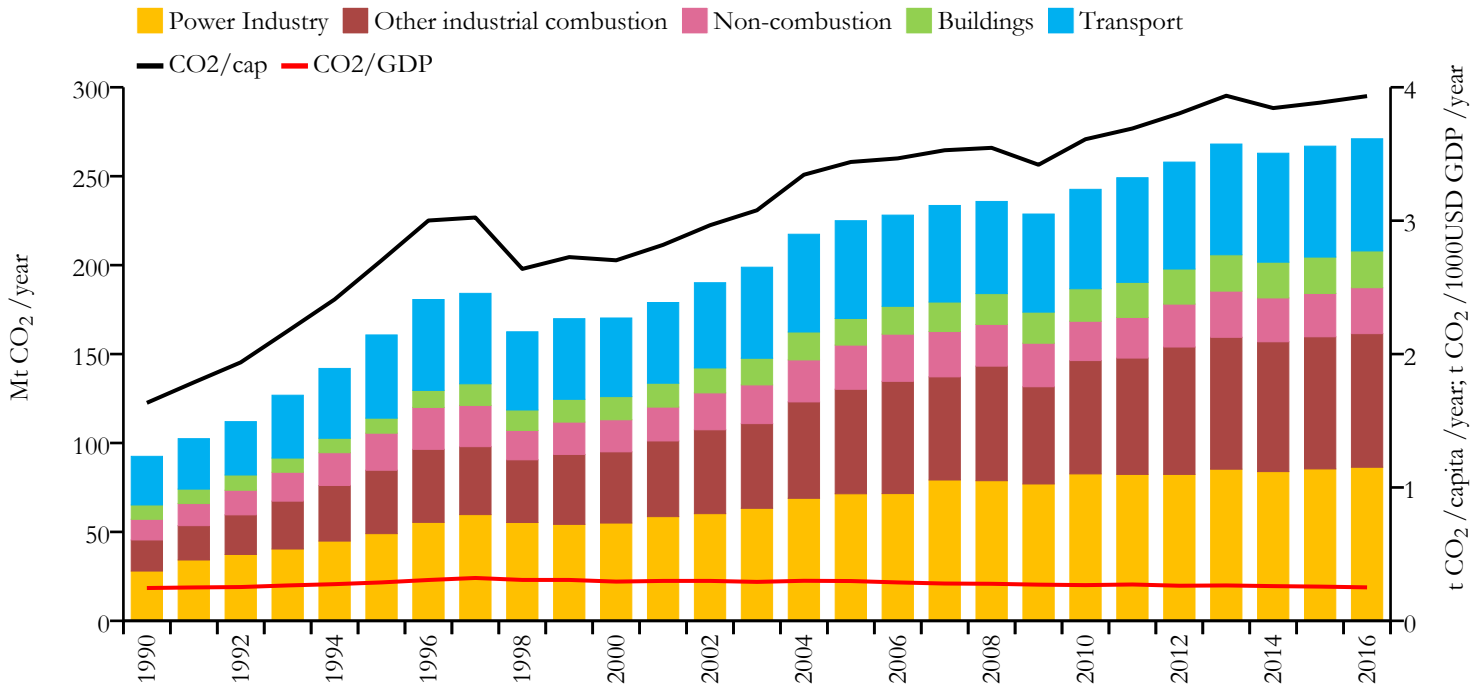

Thailand

Fossil CO₂ emissions by sector (EDGARv4.3.2_FT2016 dataset)

Year	Mt CO ₂ /yr	t CO ₂ /cap/yr	t CO ₂ /kUSD/yr	population
2016	271.040	3.934	0.251	68863514
1990	92.500	1.634	0.246	56582821

Greenhouse gas emissions (EDGARv4.3.2 dataset)