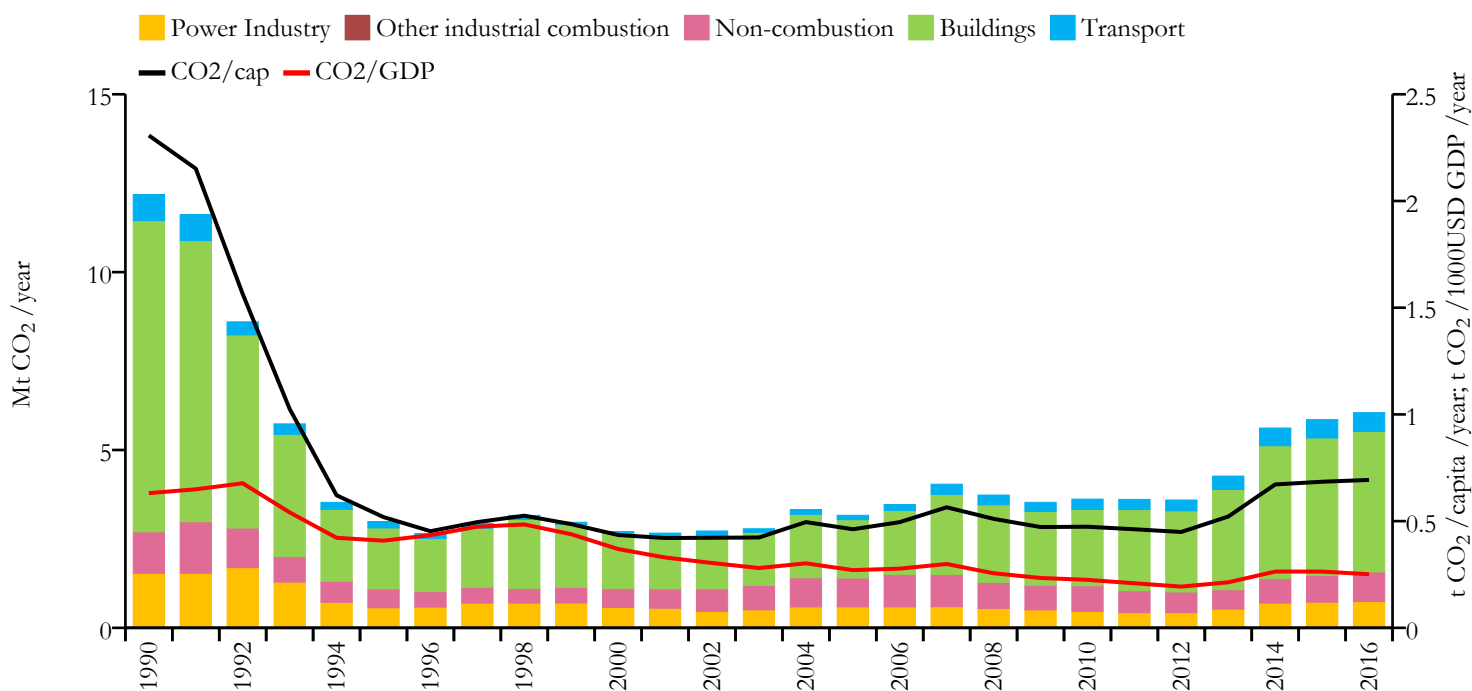

## Fossil CO<sub>2</sub> emissions by sector (EDGARv4.3.2\_FT2016 dataset)

Year	Mt CO <sub>2</sub> /yr	t CO <sub>2</sub> /cap/yr	t CO <sub>2</sub> /kUSD/yr	population
2016	6.050	0.693	0.251	8734951
1990	12.181	2.307	0.631	5283728

## Greenhouse gas emissions (EDGARv4.3.2 dataset)