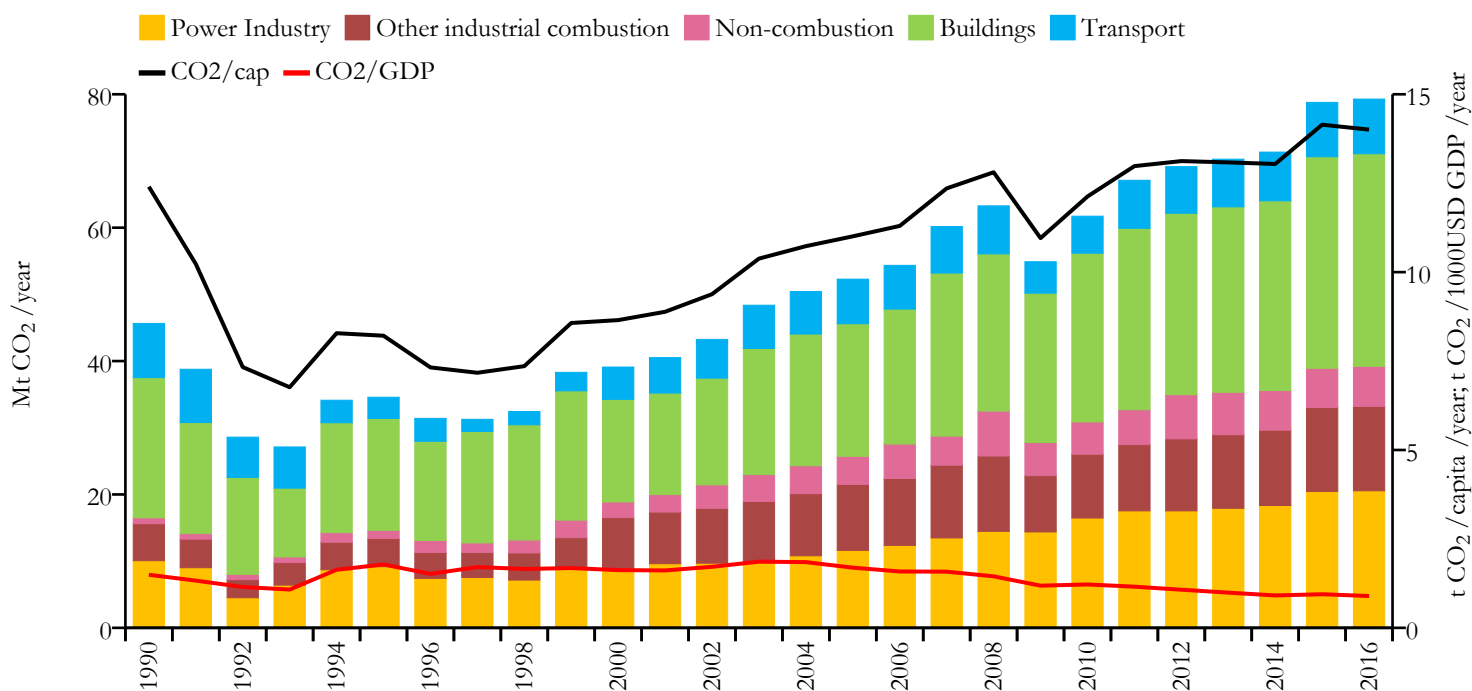

Turkmenistan

Fossil CO₂ emissions by sector (EDGARv4.3.2_FT2016 dataset)

Year	Mt CO ₂ /yr	t CO ₂ /cap/yr	t CO ₂ /kUSD/yr	population
2016	79.279	14.007	0.895	5662544
1990	45.641	12.403	1.492	3683966

Greenhouse gas emissions (EDGARv4.3.2 dataset)