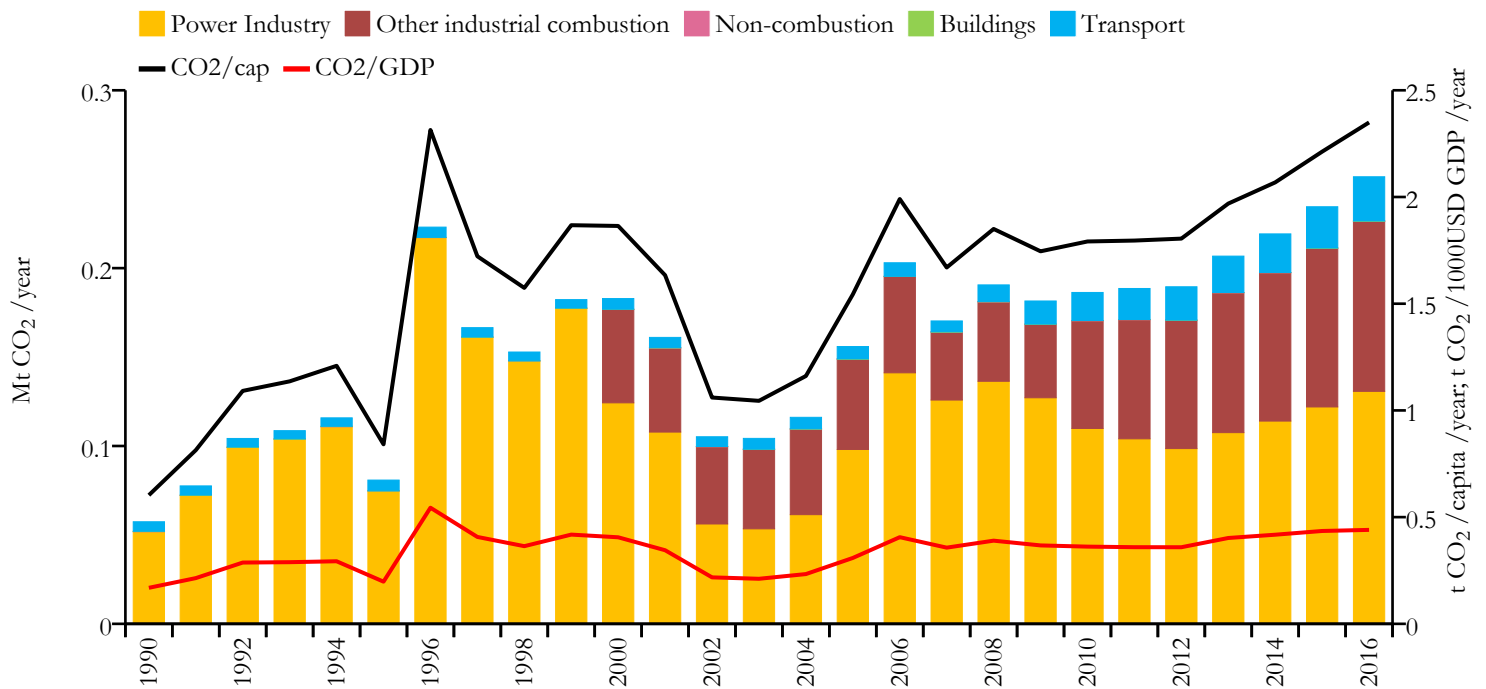

Fossil CO₂ emissions by sector (EDGARv4.3.2_FT2016 dataset)

Year	Mt CO ₂ /yr	t CO ₂ /cap/yr	t CO ₂ /kUSD/yr	population
2016	0.251	2.349	0.440	107122
1990	0.057	0.603	0.169	95153

Greenhouse gas emissions (EDGARv4.3.2 dataset)