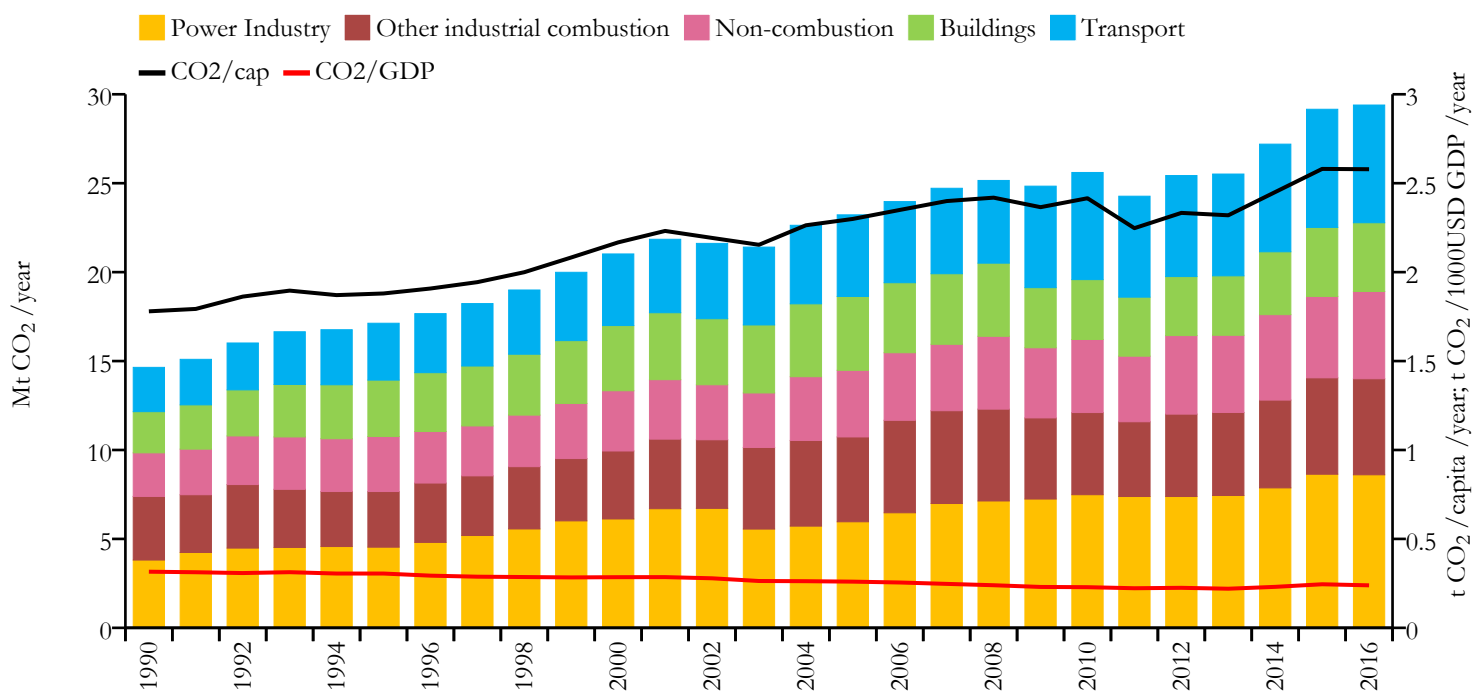

## Fossil CO<sub>2</sub> emissions by sector (EDGARv4.3.2\_FT2016 dataset)

Year	Mt CO <sub>2</sub> /yr	t CO <sub>2</sub> /cap/yr	t CO <sub>2</sub> /kUSD/yr	population
2016	29.396	2.579	0.239	11403248
1990	14.646	1.780	0.316	8232797

## Greenhouse gas emissions (EDGARv4.3.2 dataset)