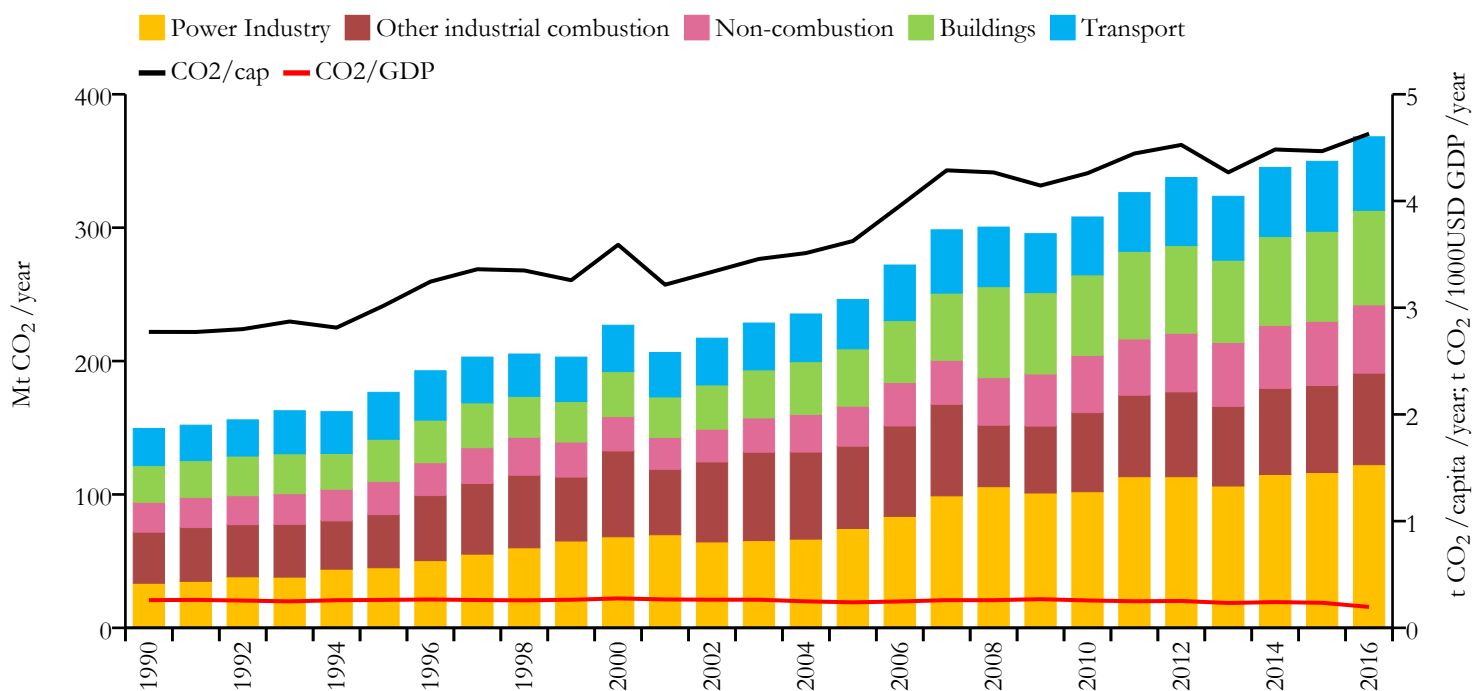

Fossil CO₂ emissions by sector (EDGARv4.3.2_FT2016 dataset)

Year	Mt CO ₂ /yr	t CO ₂ /cap/yr	t CO ₂ /kUSD/yr	population
2016	368.123	4.630	0.196	79512426
1990	149.477	2.773	0.260	53921699

Greenhouse gas emissions (EDGARv4.3.2 dataset)