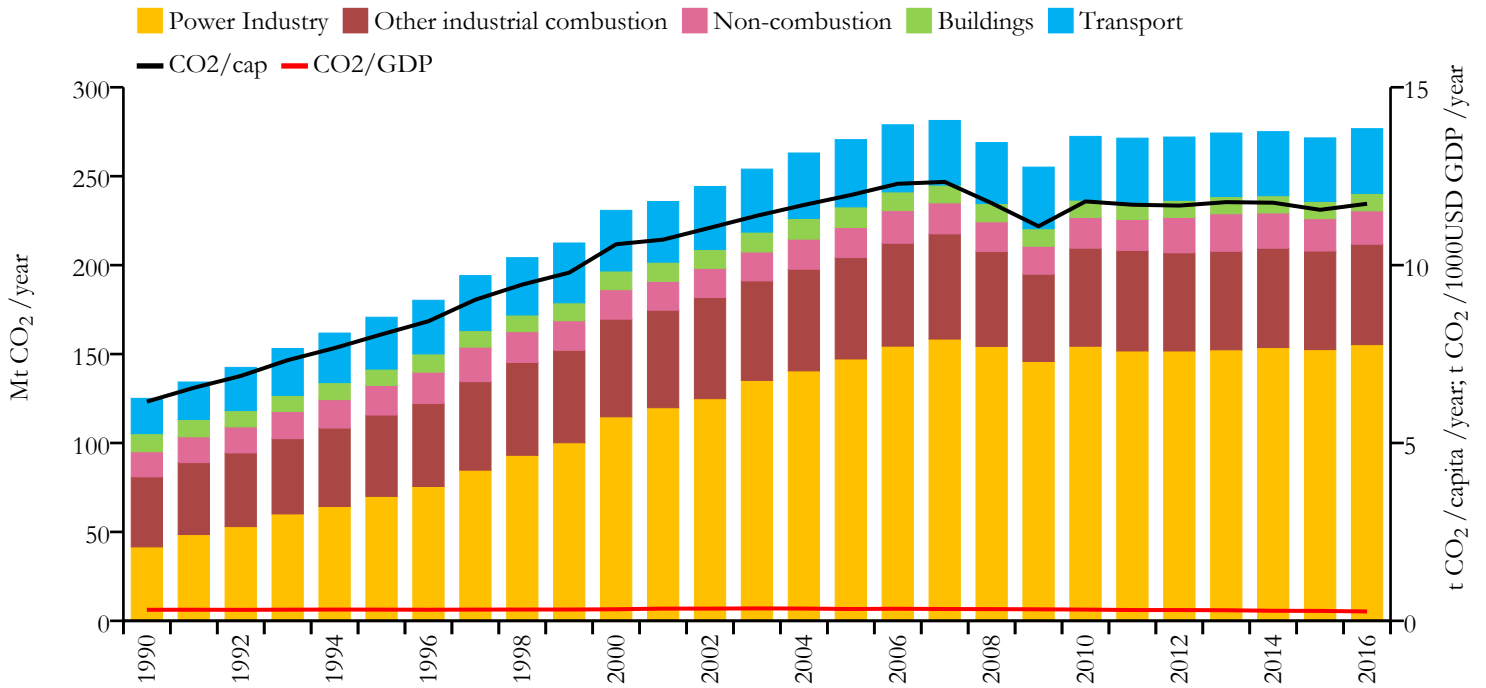

Fossil CO₂ emissions by sector (EDGARv4.3.2_FT2016 dataset)

Year	Mt CO ₂ /yr	t CO ₂ /cap/yr	t CO ₂ /kUSD/yr	population
2016	276.725	11.726	0.264	23556706
1990	125.109	6.163	0.310	20311698

Greenhouse gas emissions (EDGARv4.3.2 dataset)