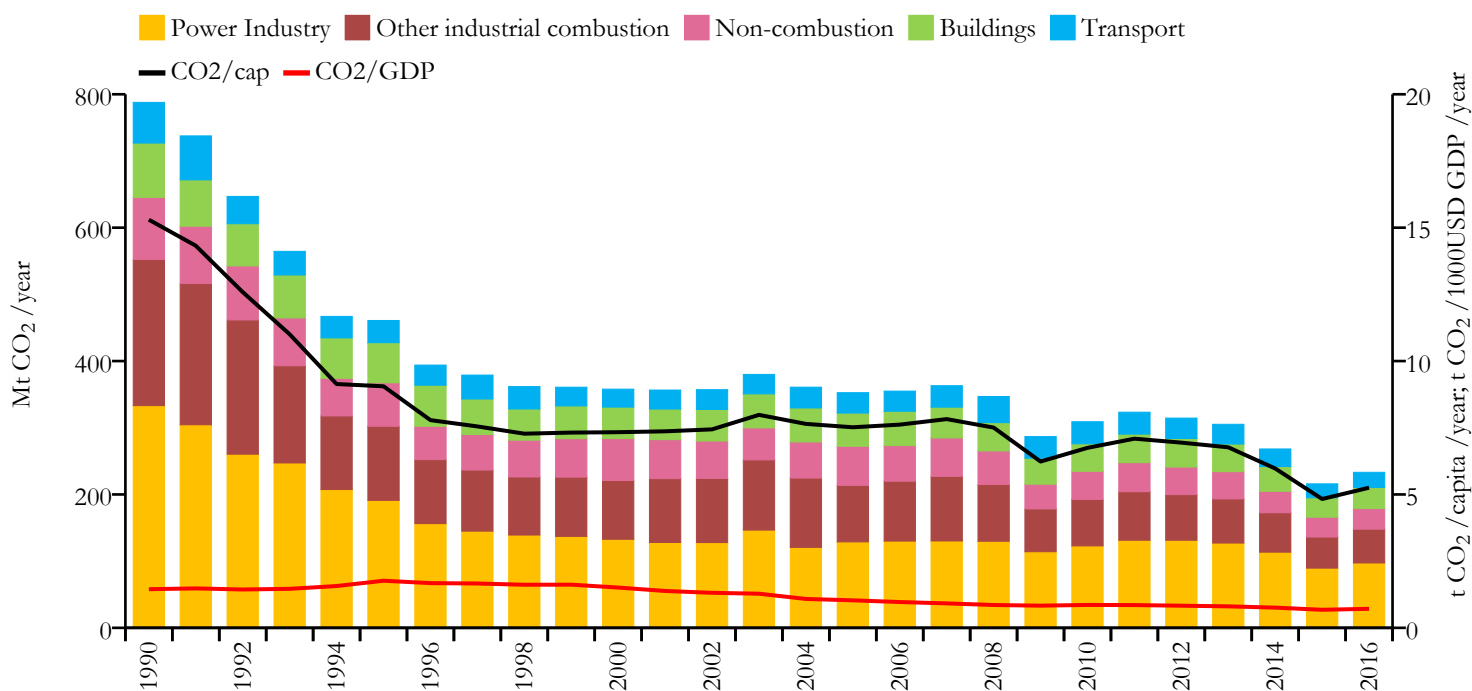

Fossil CO₂ emissions by sector (EDGARv4.3.2_FT2016 dataset)

Year	Mt CO ₂ /yr	t CO ₂ /cap/yr	t CO ₂ /kUSD/yr	population
2016	233.220	5.253	0.713	44438625
1990	787.880	15.299	1.448	51464348

Greenhouse gas emissions (EDGARv4.3.2 dataset)