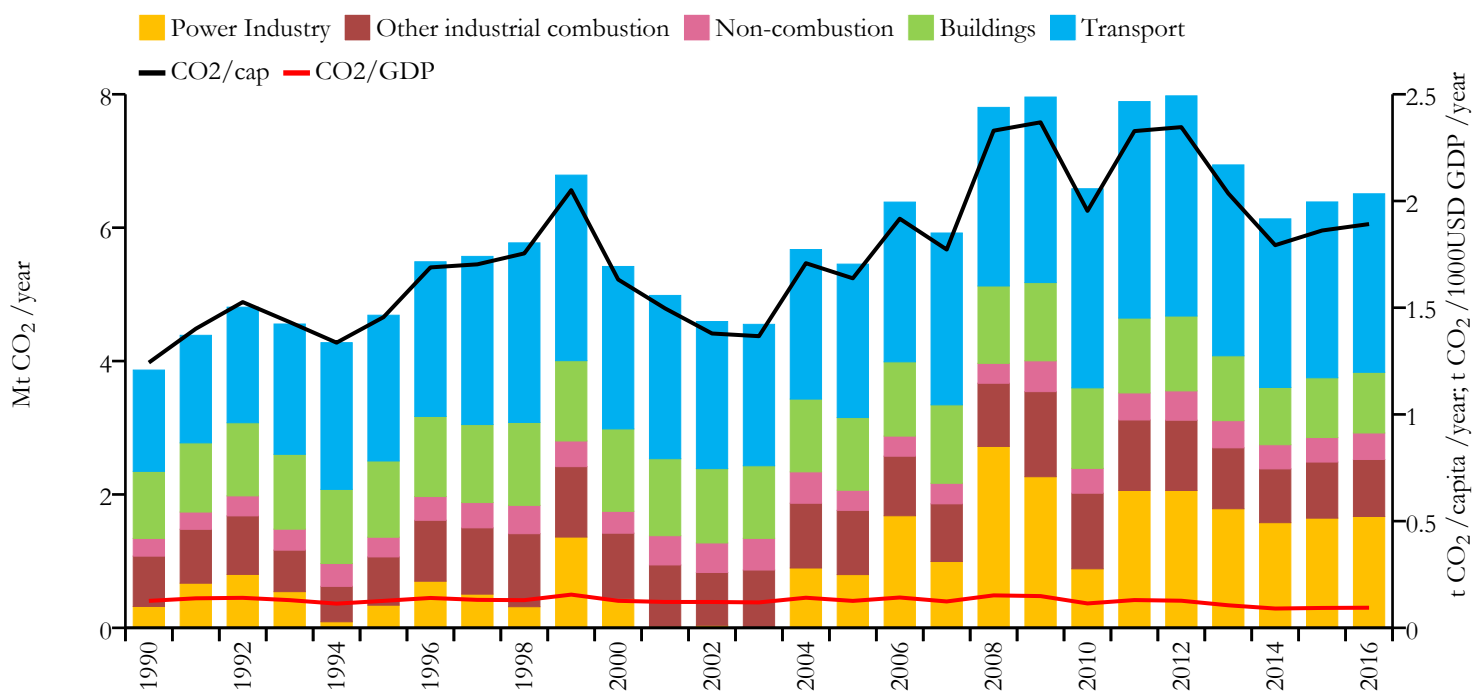

Fossil CO₂ emissions by sector (EDGARv4.3.2_FT2016 dataset)

Year	Mt CO ₂ /yr	t CO ₂ /cap/yr	t CO ₂ /kUSD/yr	population
2016	6.508	1.892	0.094	3444006
1990	3.865	1.243	0.126	3109989

Greenhouse gas emissions (EDGARv4.3.2 dataset)