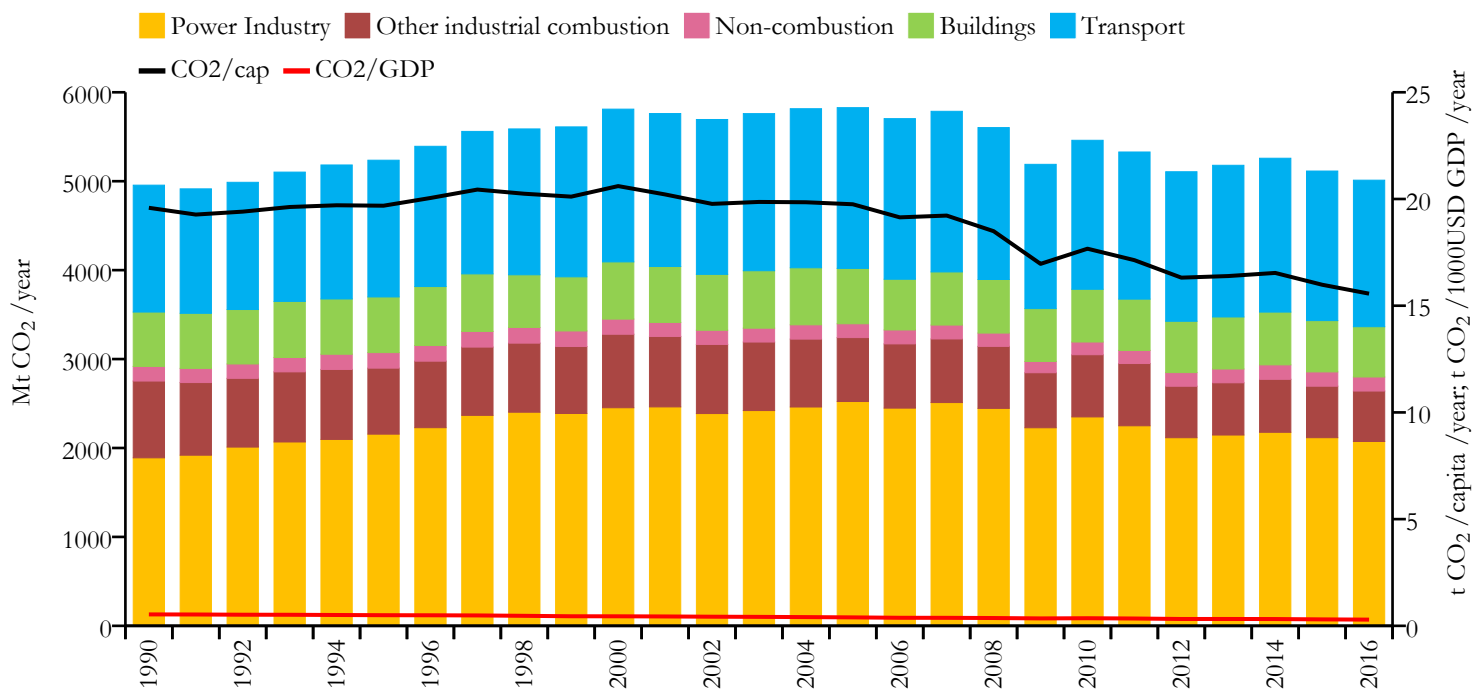

United States

Fossil CO₂ emissions by sector (EDGARv4.3.2_FT2016 dataset)

Year	Mt CO ₂ /yr	t CO ₂ /cap/yr	t CO ₂ /kUSD/yr	population
2016	5011.687	15.564	0.291	322179605
1990	4955.641	19.588	0.536	252529950

Greenhouse gas emissions (EDGARv4.3.2 dataset)