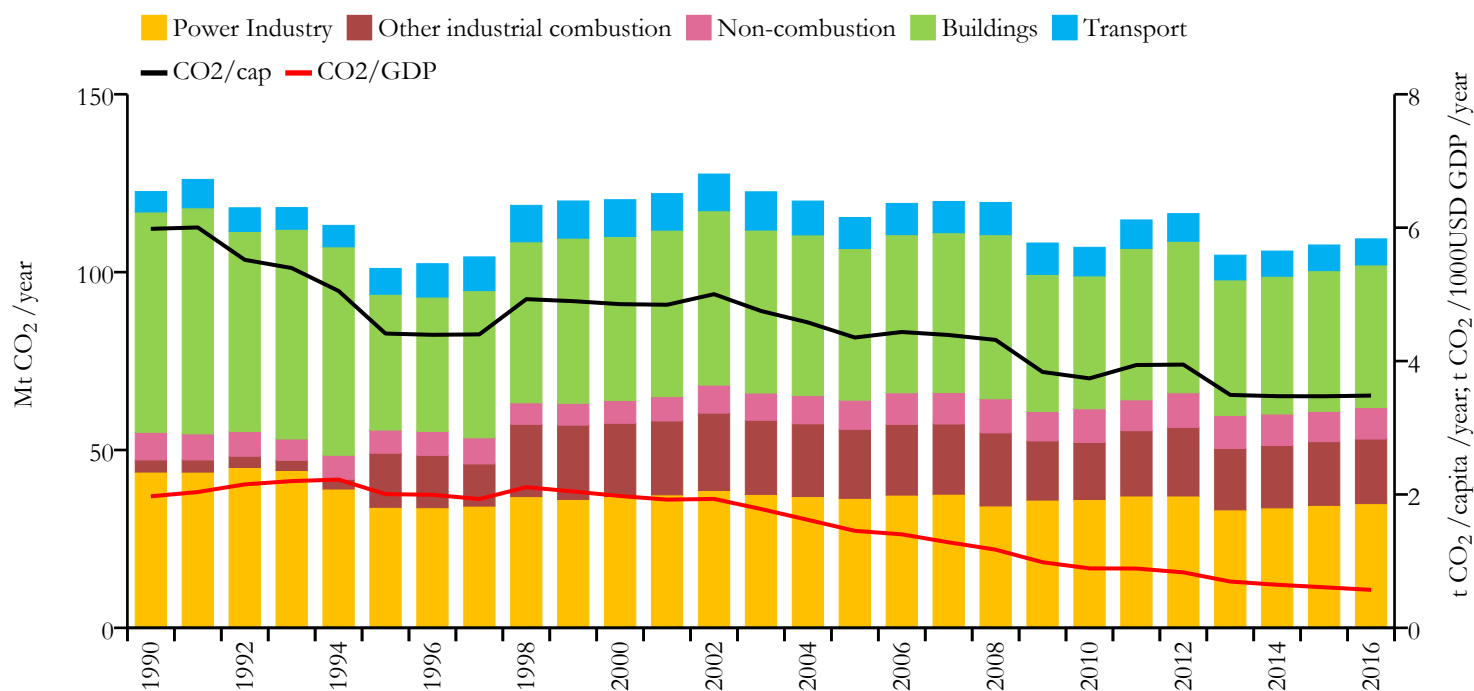

## Fossil CO<sub>2</sub> emissions by sector (EDGARv4.3.2\_FT2016 dataset)

Year	Mt CO <sub>2</sub> /yr	t CO <sub>2</sub> /cap/yr	t CO <sub>2</sub> /kUSD/yr	population
2016	109.347	3.482	0.570	31446795
1990	122.643	5.983	1.972	20462463

## Greenhouse gas emissions (EDGARv4.3.2 dataset)