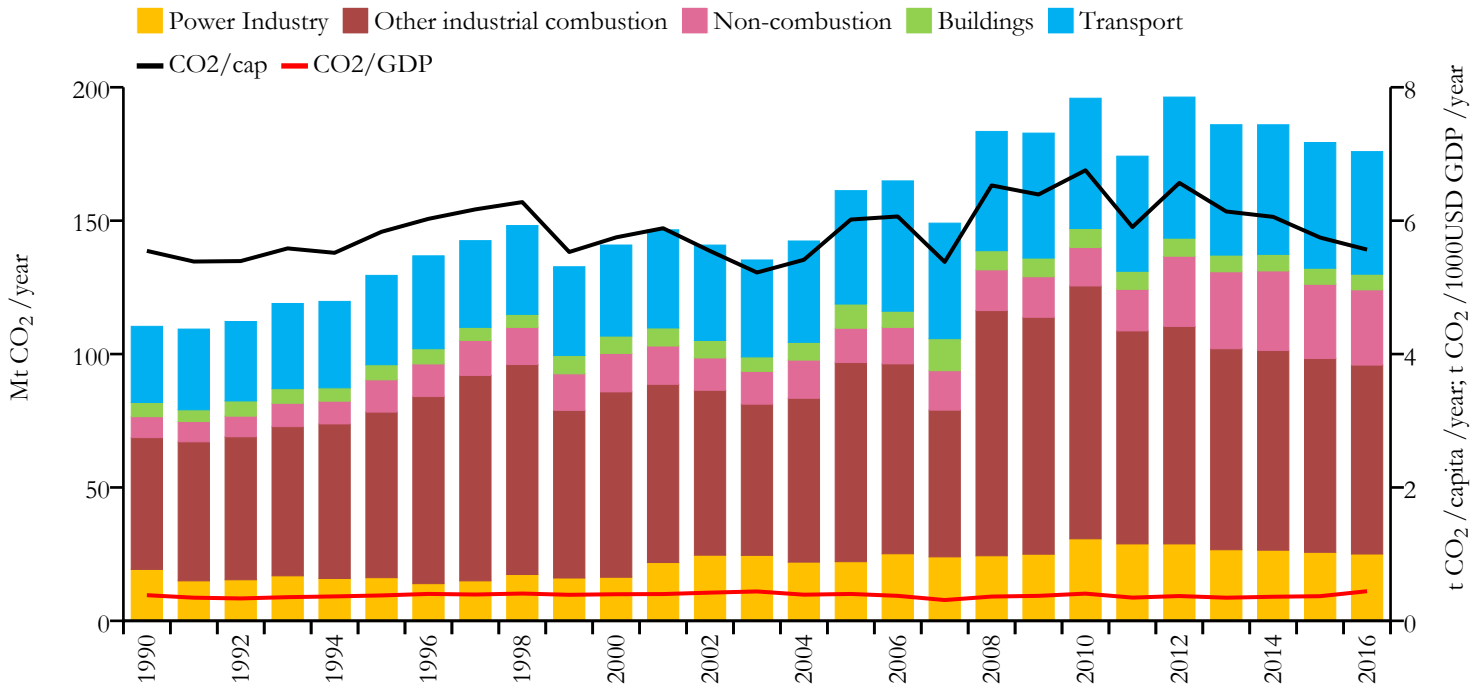

Fossil CO₂ emissions by sector (EDGARv4.3.2_FT2016 dataset)

Year	Mt CO ₂ /yr	t CO ₂ /cap/yr	t CO ₂ /kUSD/yr	population
2016	175.884	5.566	0.444	31568179
1990	110.392	5.547	0.385	19861956

Greenhouse gas emissions (EDGARv4.3.2 dataset)