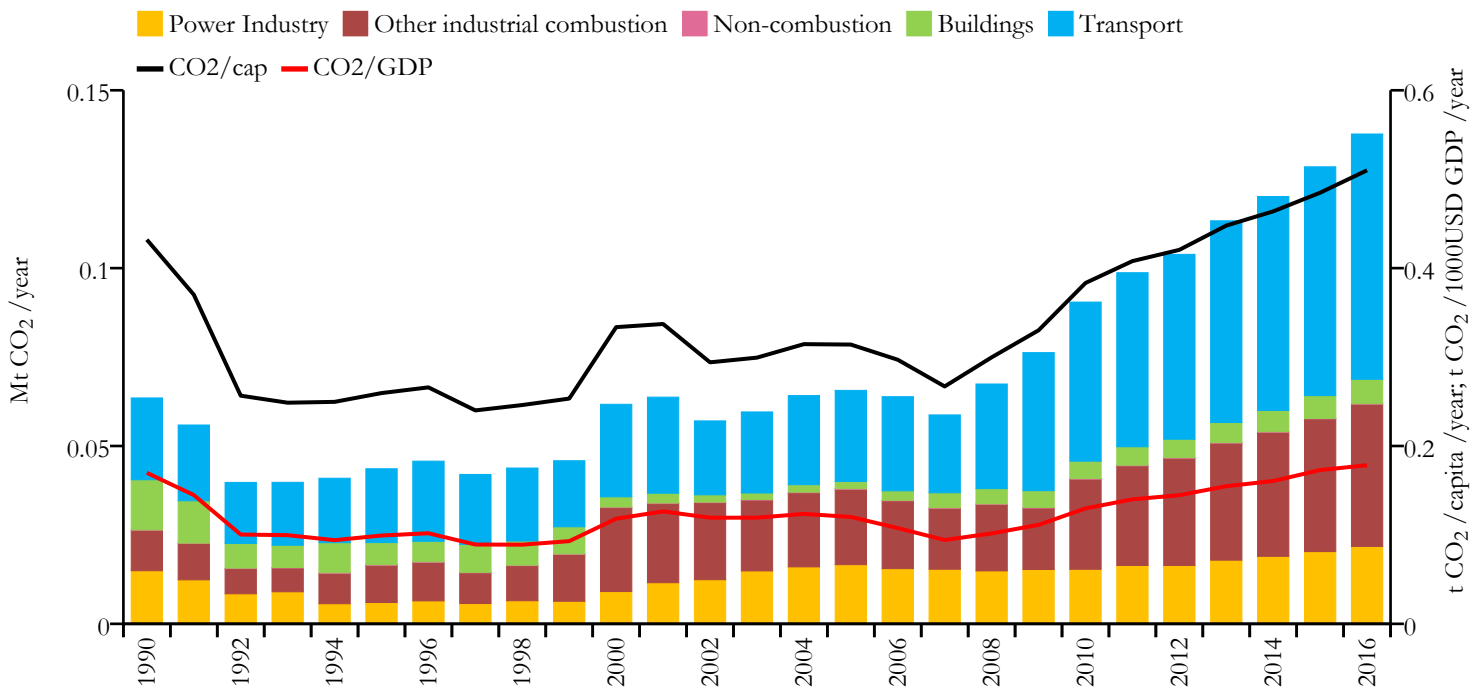

Fossil CO₂ emissions by sector (EDGARv4.3.2_FT2016 dataset)

Year	Mt CO ₂ /yr	t CO ₂ /cap/yr	t CO ₂ /kUSD/yr	population
2016	0.138	0.510	0.178	270402
1990	0.064	0.432	0.170	146634

Greenhouse gas emissions (EDGARv4.3.2 dataset)