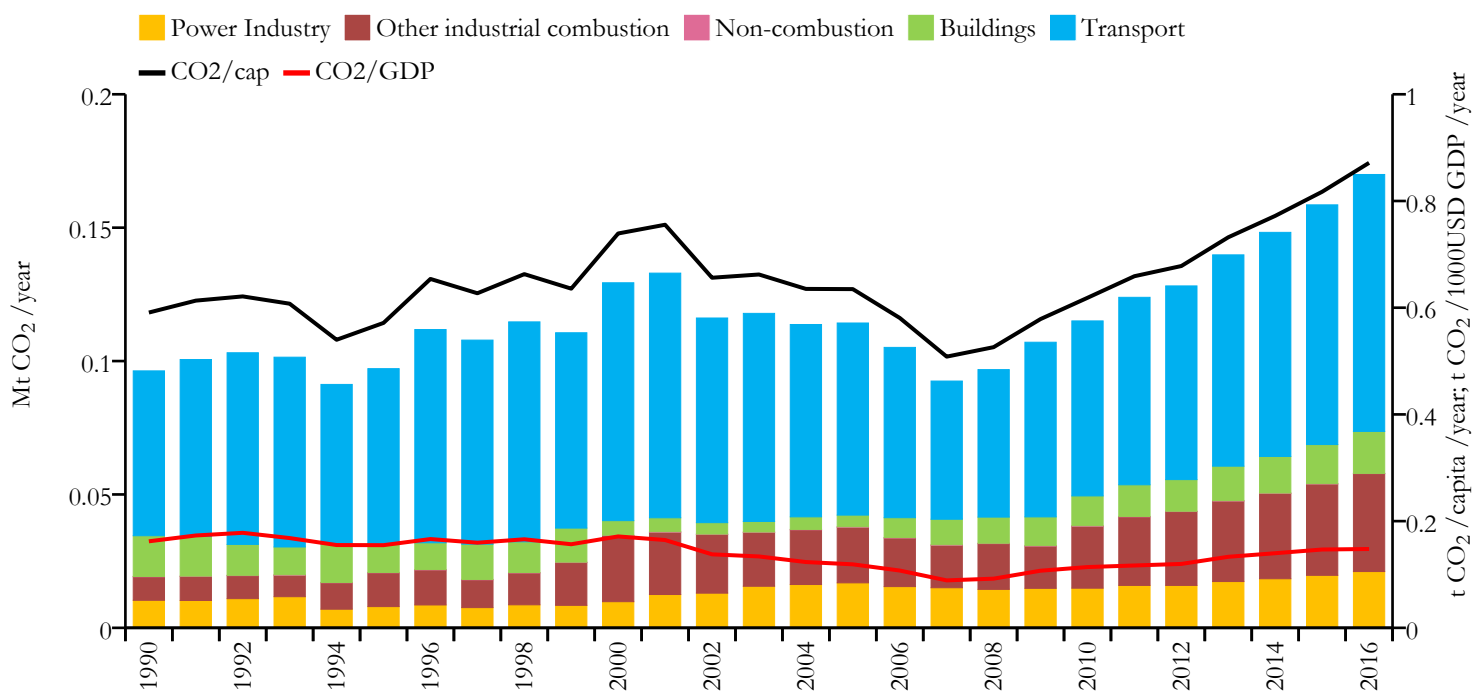

Fossil CO₂ emissions by sector (EDGARv4.3.2_FT2016 dataset)

Year	Mt CO ₂ /yr	t CO ₂ /cap/yr	t CO ₂ /kUSD/yr	population
2016	0.170	0.871	0.148	195125
1990	0.096	0.591	0.162	162866

Greenhouse gas emissions (EDGARv4.3.2 dataset)