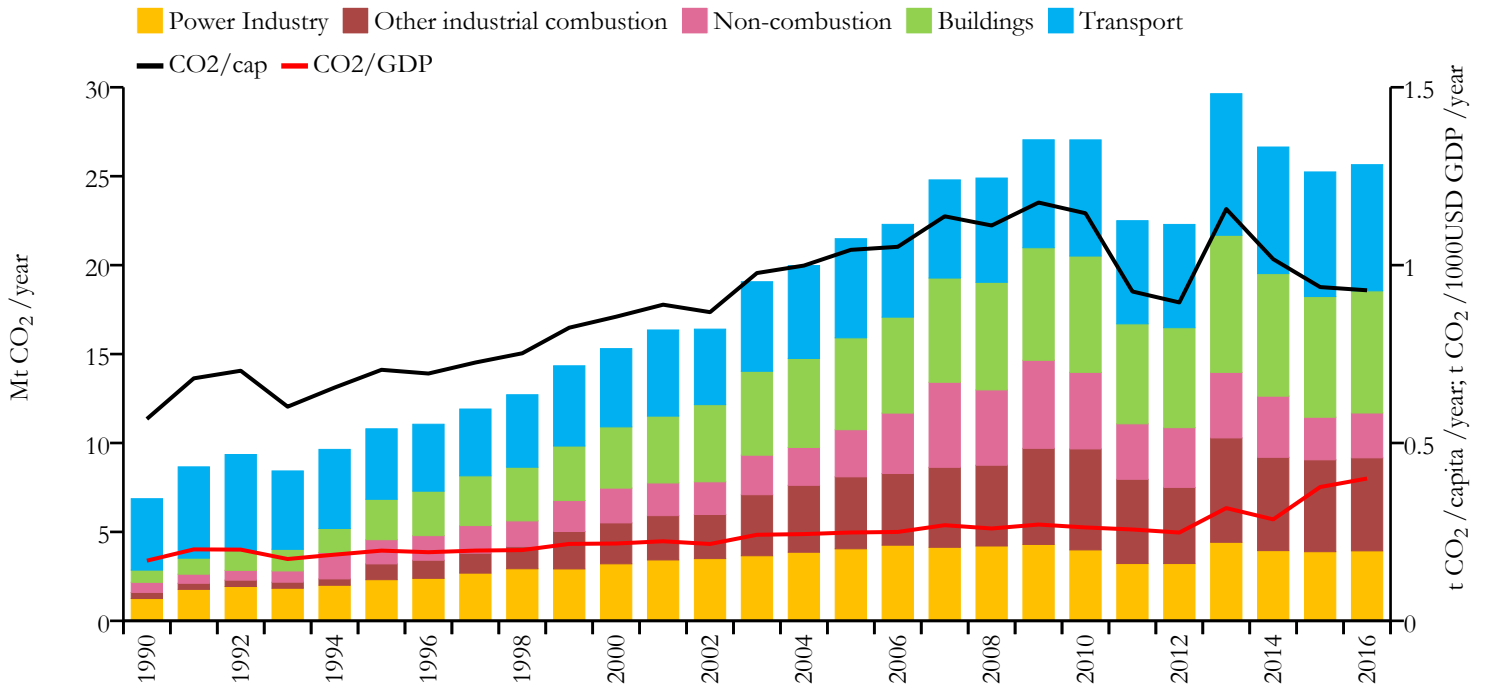

Yemen

Fossil CO₂ emissions by sector (EDGARv4.3.2_FT2016 dataset)

Year	Mt CO ₂ /yr	t CO ₂ /cap/yr	t CO ₂ /kUSD/yr	population
2016	25.648	0.929	0.400	27584213
1990	6.867	0.567	0.169	12057039

Greenhouse gas emissions (EDGARv4.3.2 dataset)