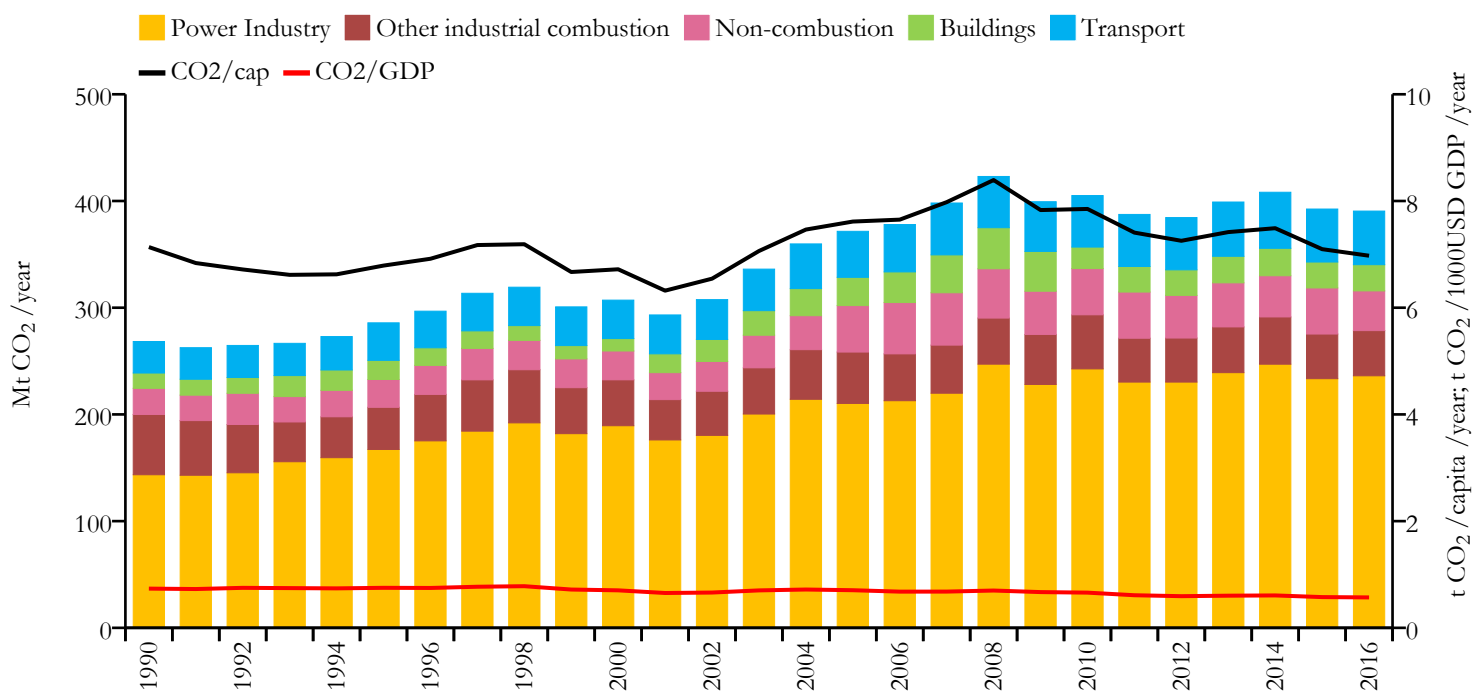

South Africa

Fossil CO₂ emissions by sector (EDGARv4.3.2_FT2016 dataset)

Year	Mt CO ₂ /yr	t CO ₂ /cap/yr	t CO ₂ /kUSD/yr	population
2016	390.558	6.974	0.570	56015473
1990	268.333	7.137	0.735	37560525

Greenhouse gas emissions (EDGARv4.3.2 dataset)