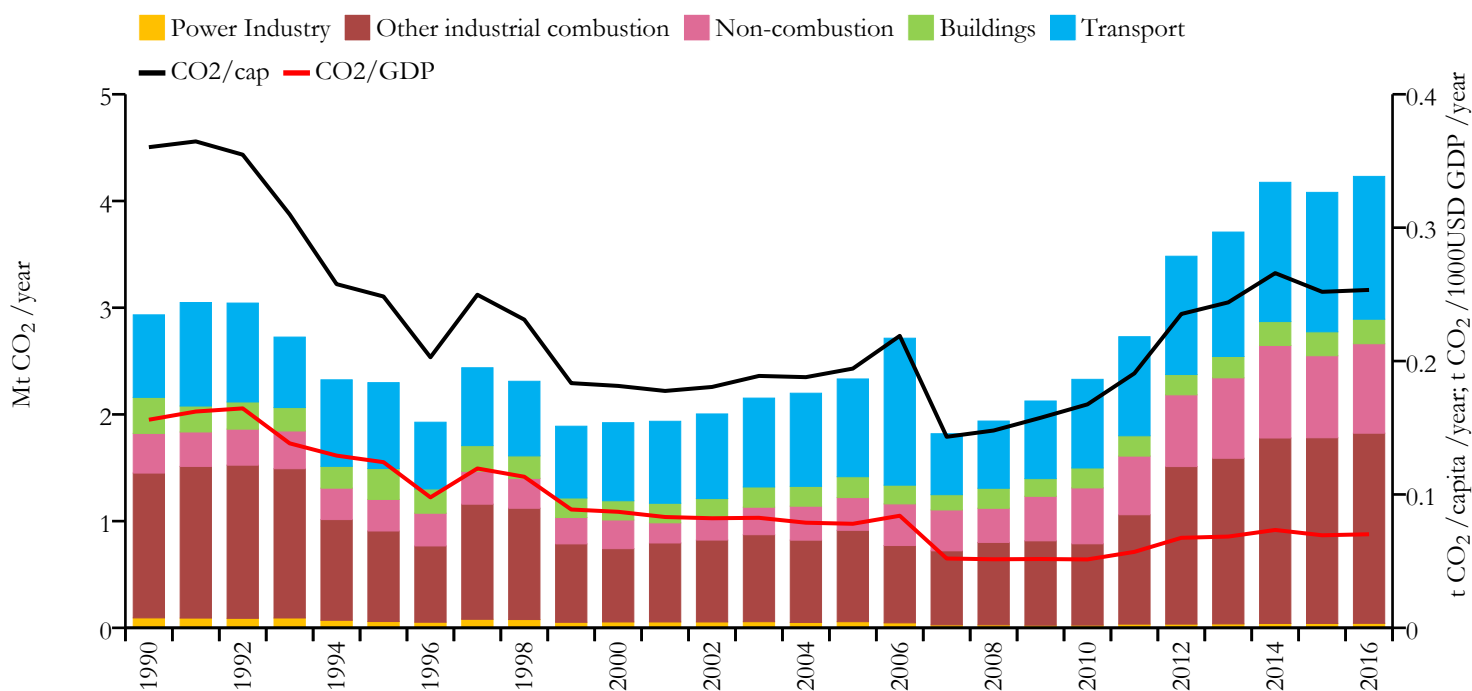

Fossil CO₂ emissions by sector (EDGARv4.3.2_FT2016 dataset)

Year	Mt CO ₂ /yr	t CO ₂ /cap/yr	t CO ₂ /kUSD/yr	population
2016	4.231	0.253	0.070	16211800
1990	2.933	0.360	0.156	8143140

Greenhouse gas emissions (EDGARv4.3.2 dataset)