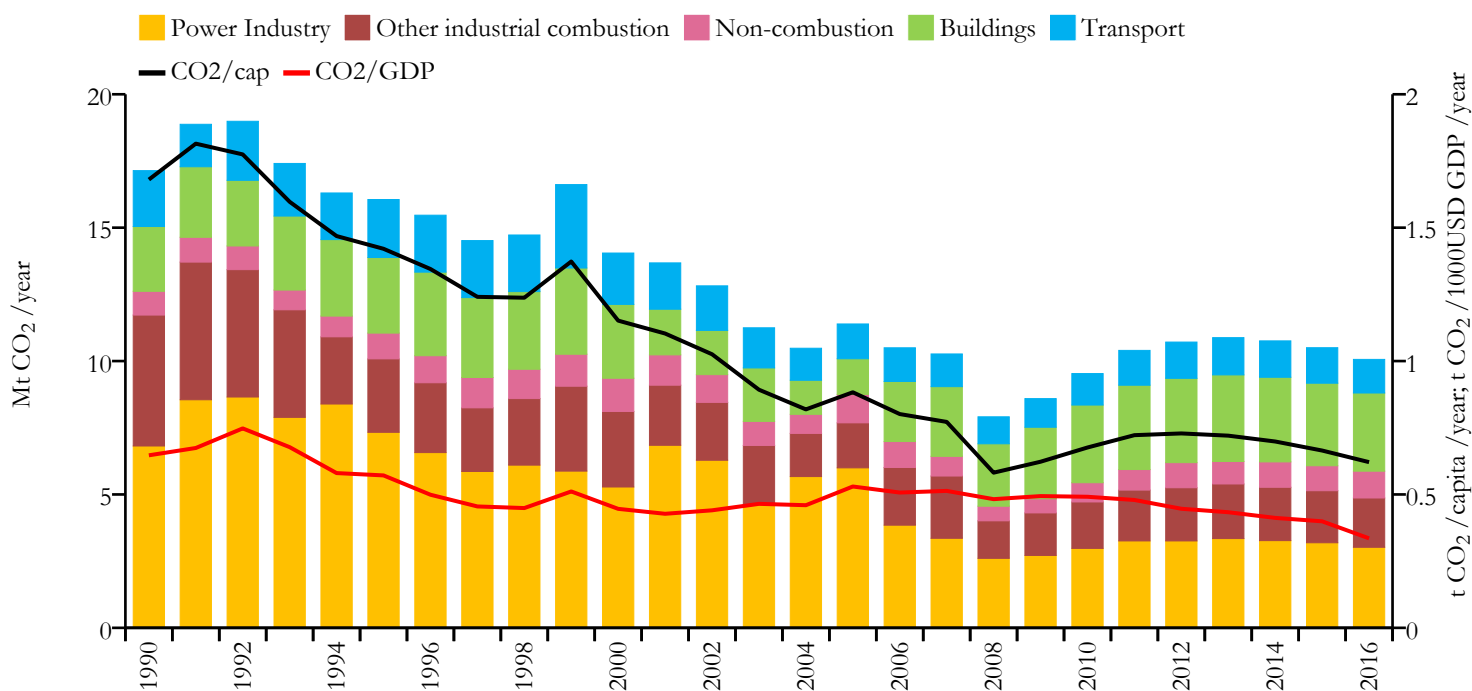

## Fossil CO<sub>2</sub> emissions by sector (EDGARv4.3.2\_FT2016 dataset)

Year	Mt CO <sub>2</sub> /yr	t CO <sub>2</sub> /cap/yr	t CO <sub>2</sub> /kUSD/yr	population
2016	10.063	0.621	0.335	16150362
1990	17.138	1.680	0.647	10183113

## Greenhouse gas emissions (EDGARv4.3.2 dataset)