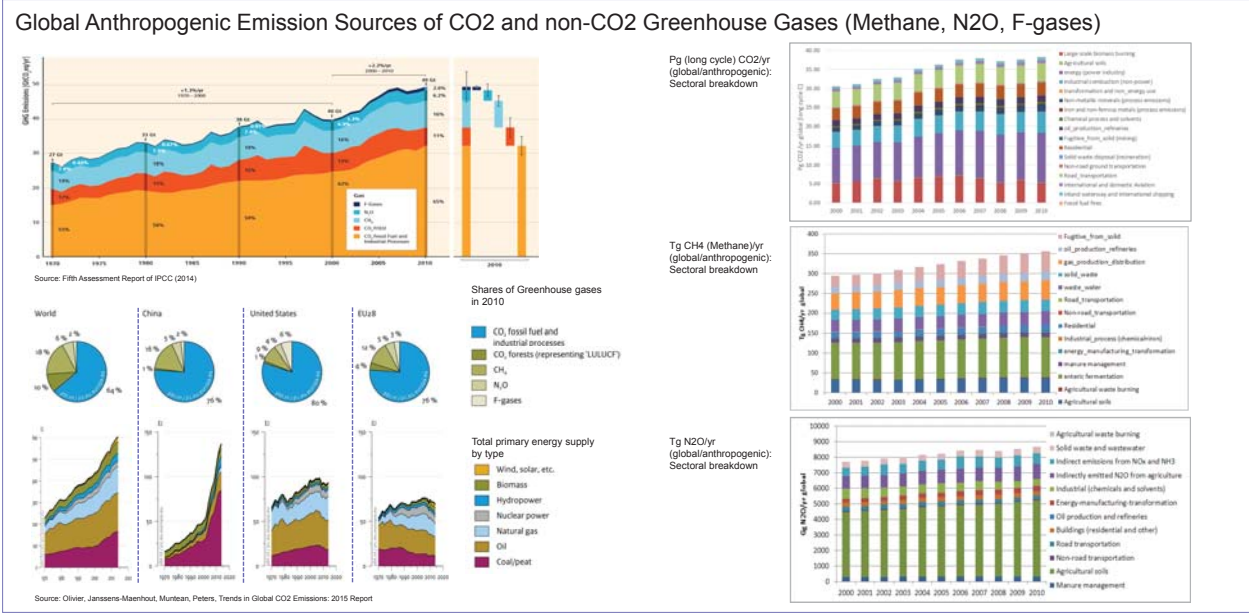

Greenhouse Gas Emissions

Contact Greet Janssens-Maenhout
European Commission • Joint Research Centre
Emissions Database for Global Atmospheric Research
Tel. +39 0332 785831 •
Email: greet.maenhout@ec.europa.eu