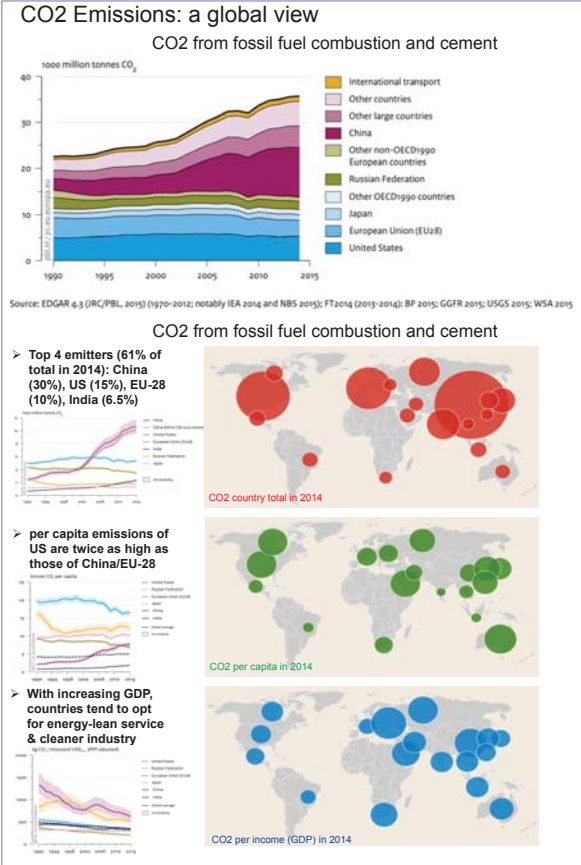

Greenhouse Gas Emissions

Contact Greet Janssens-Maenhout
European Commission • Joint Research Centre
Emissions Database for Global Atmospheric Research
Tel. +39 0332 785831 •
Email: greet.maenhout@ec.europa.eu